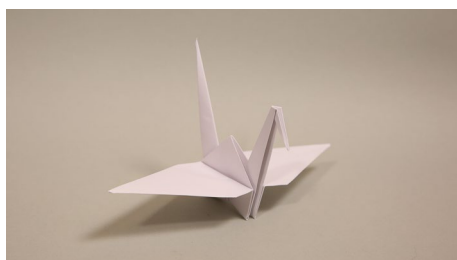

Star Box 10 mins ★★★

A4 Star 10 mins ★★★

Shuttle 10 mins ★★★

Sanbo Box 15 mins ★★★

Talking Crow 12 mins ★★★★★

Basket 15 mins ★★★ ★

Complex models (~15mins +)

Iris 20 mins ★★★★★