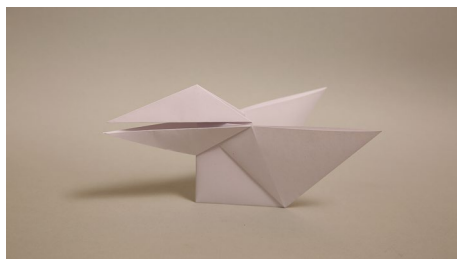

Star Box 10 mins ★★★

A4 Star 10 mins ★★★

Shuttle 10 mins ★★★

Sanbo Box 15 mins ★★★

Talking Crow 12 mins ★★★★★

Basket 15 mins ★★★ ★

Complex models (~15mins +)

Iris 20 mins ★★★★★