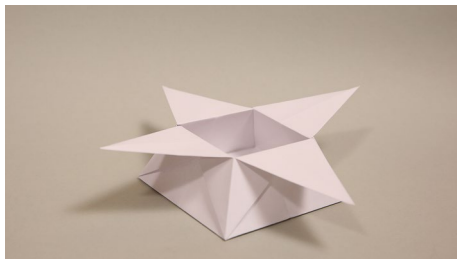

Heart 7 mins ★★

Spinner 5 mins ★★

Rhododendron 10mins ★★

Samurai Helmet 7 mins ★★

Intermediate Models (~8-15mins)

Dove 10 mins ★★★

Fish 10 mins ★★★

Butterfly 8 mins ★★★