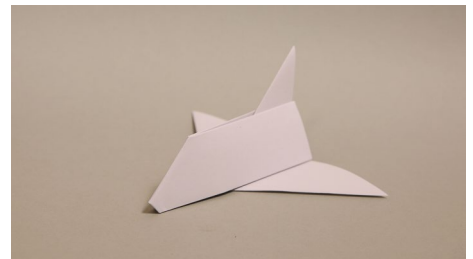

Shuttle 10 mins ★★★