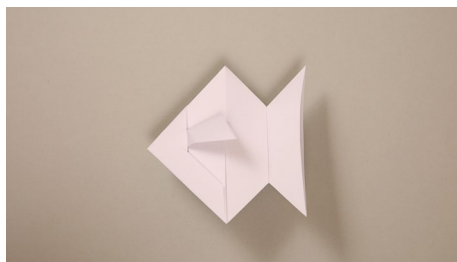

Heart 7 mins ★★

Spinner 5 mins ★★

Rhododendron 10mins ★★

Samurai Helmet 7 mins ★★

Intermediate Models (~8-15mins)

Dove 10 mins ★★★

Fish 10 mins ★★★

Butterfly 8 mins ★★★